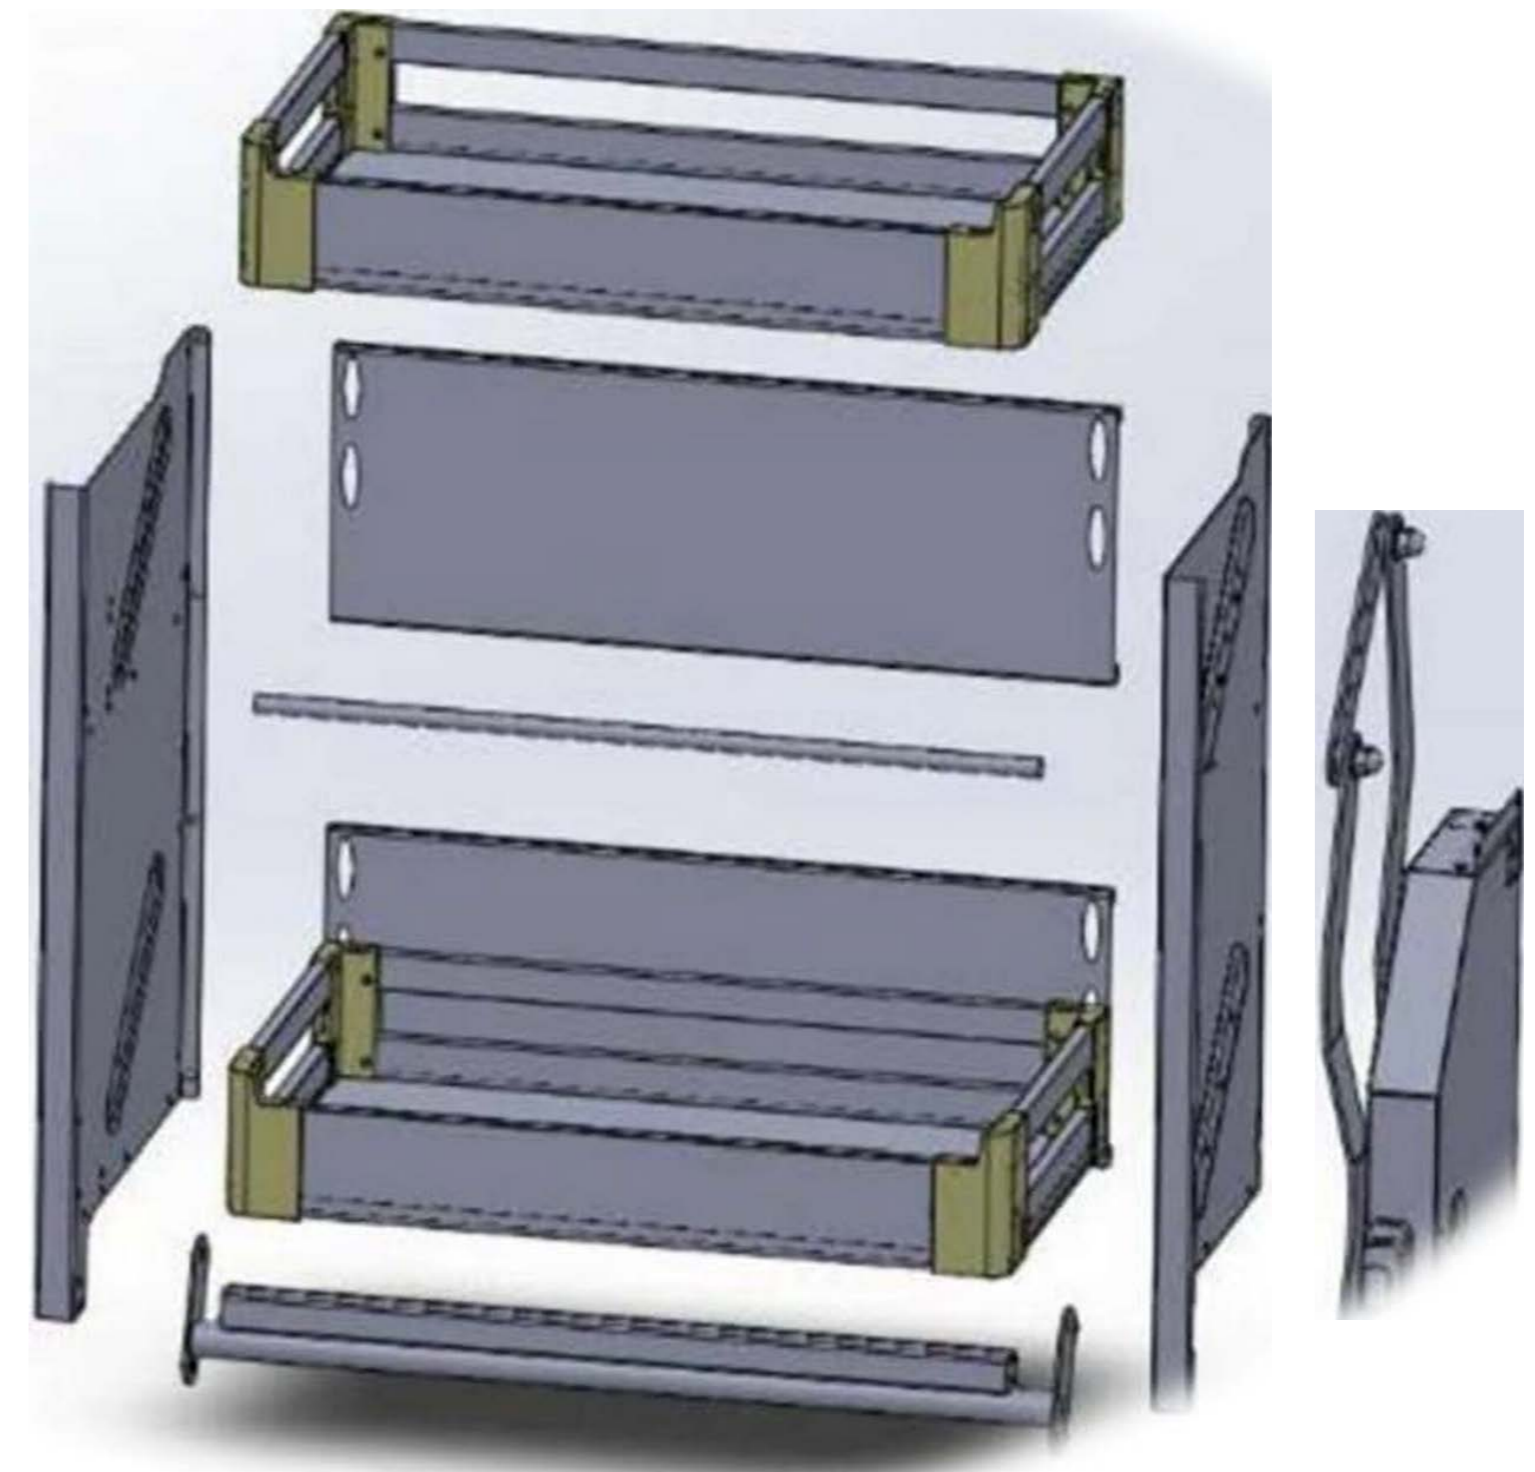

**ELEVATOR BASKET**  
**( PULL DOWN SYSTEM)**

- Dismountable, Adjustable, Movable

### Dismountable Elevator basket

– smaller packing, lower transporting cost.

**PATENT!!**

**Highlight:**

**Pull force adjusting button**

– Manually adjust the pull force with the weight of items placed or personal orientation.

**Highlight:**

**Stable stop design**

– Prevent from bounces when an empty basket or a very light item is placed.

Steel board basket  
(Classic, Simple, Larger storage)

Wooden base basket  
(Easy clean, Movable, Adjustable height)

**Four kinds of basket for option!**

**PATENT!!**

SS & Wooden base basket  
(Durable, Movable, Adjustable height)

Glass & SS wooden base basket  
(Modern, Movable, Adjustable height)