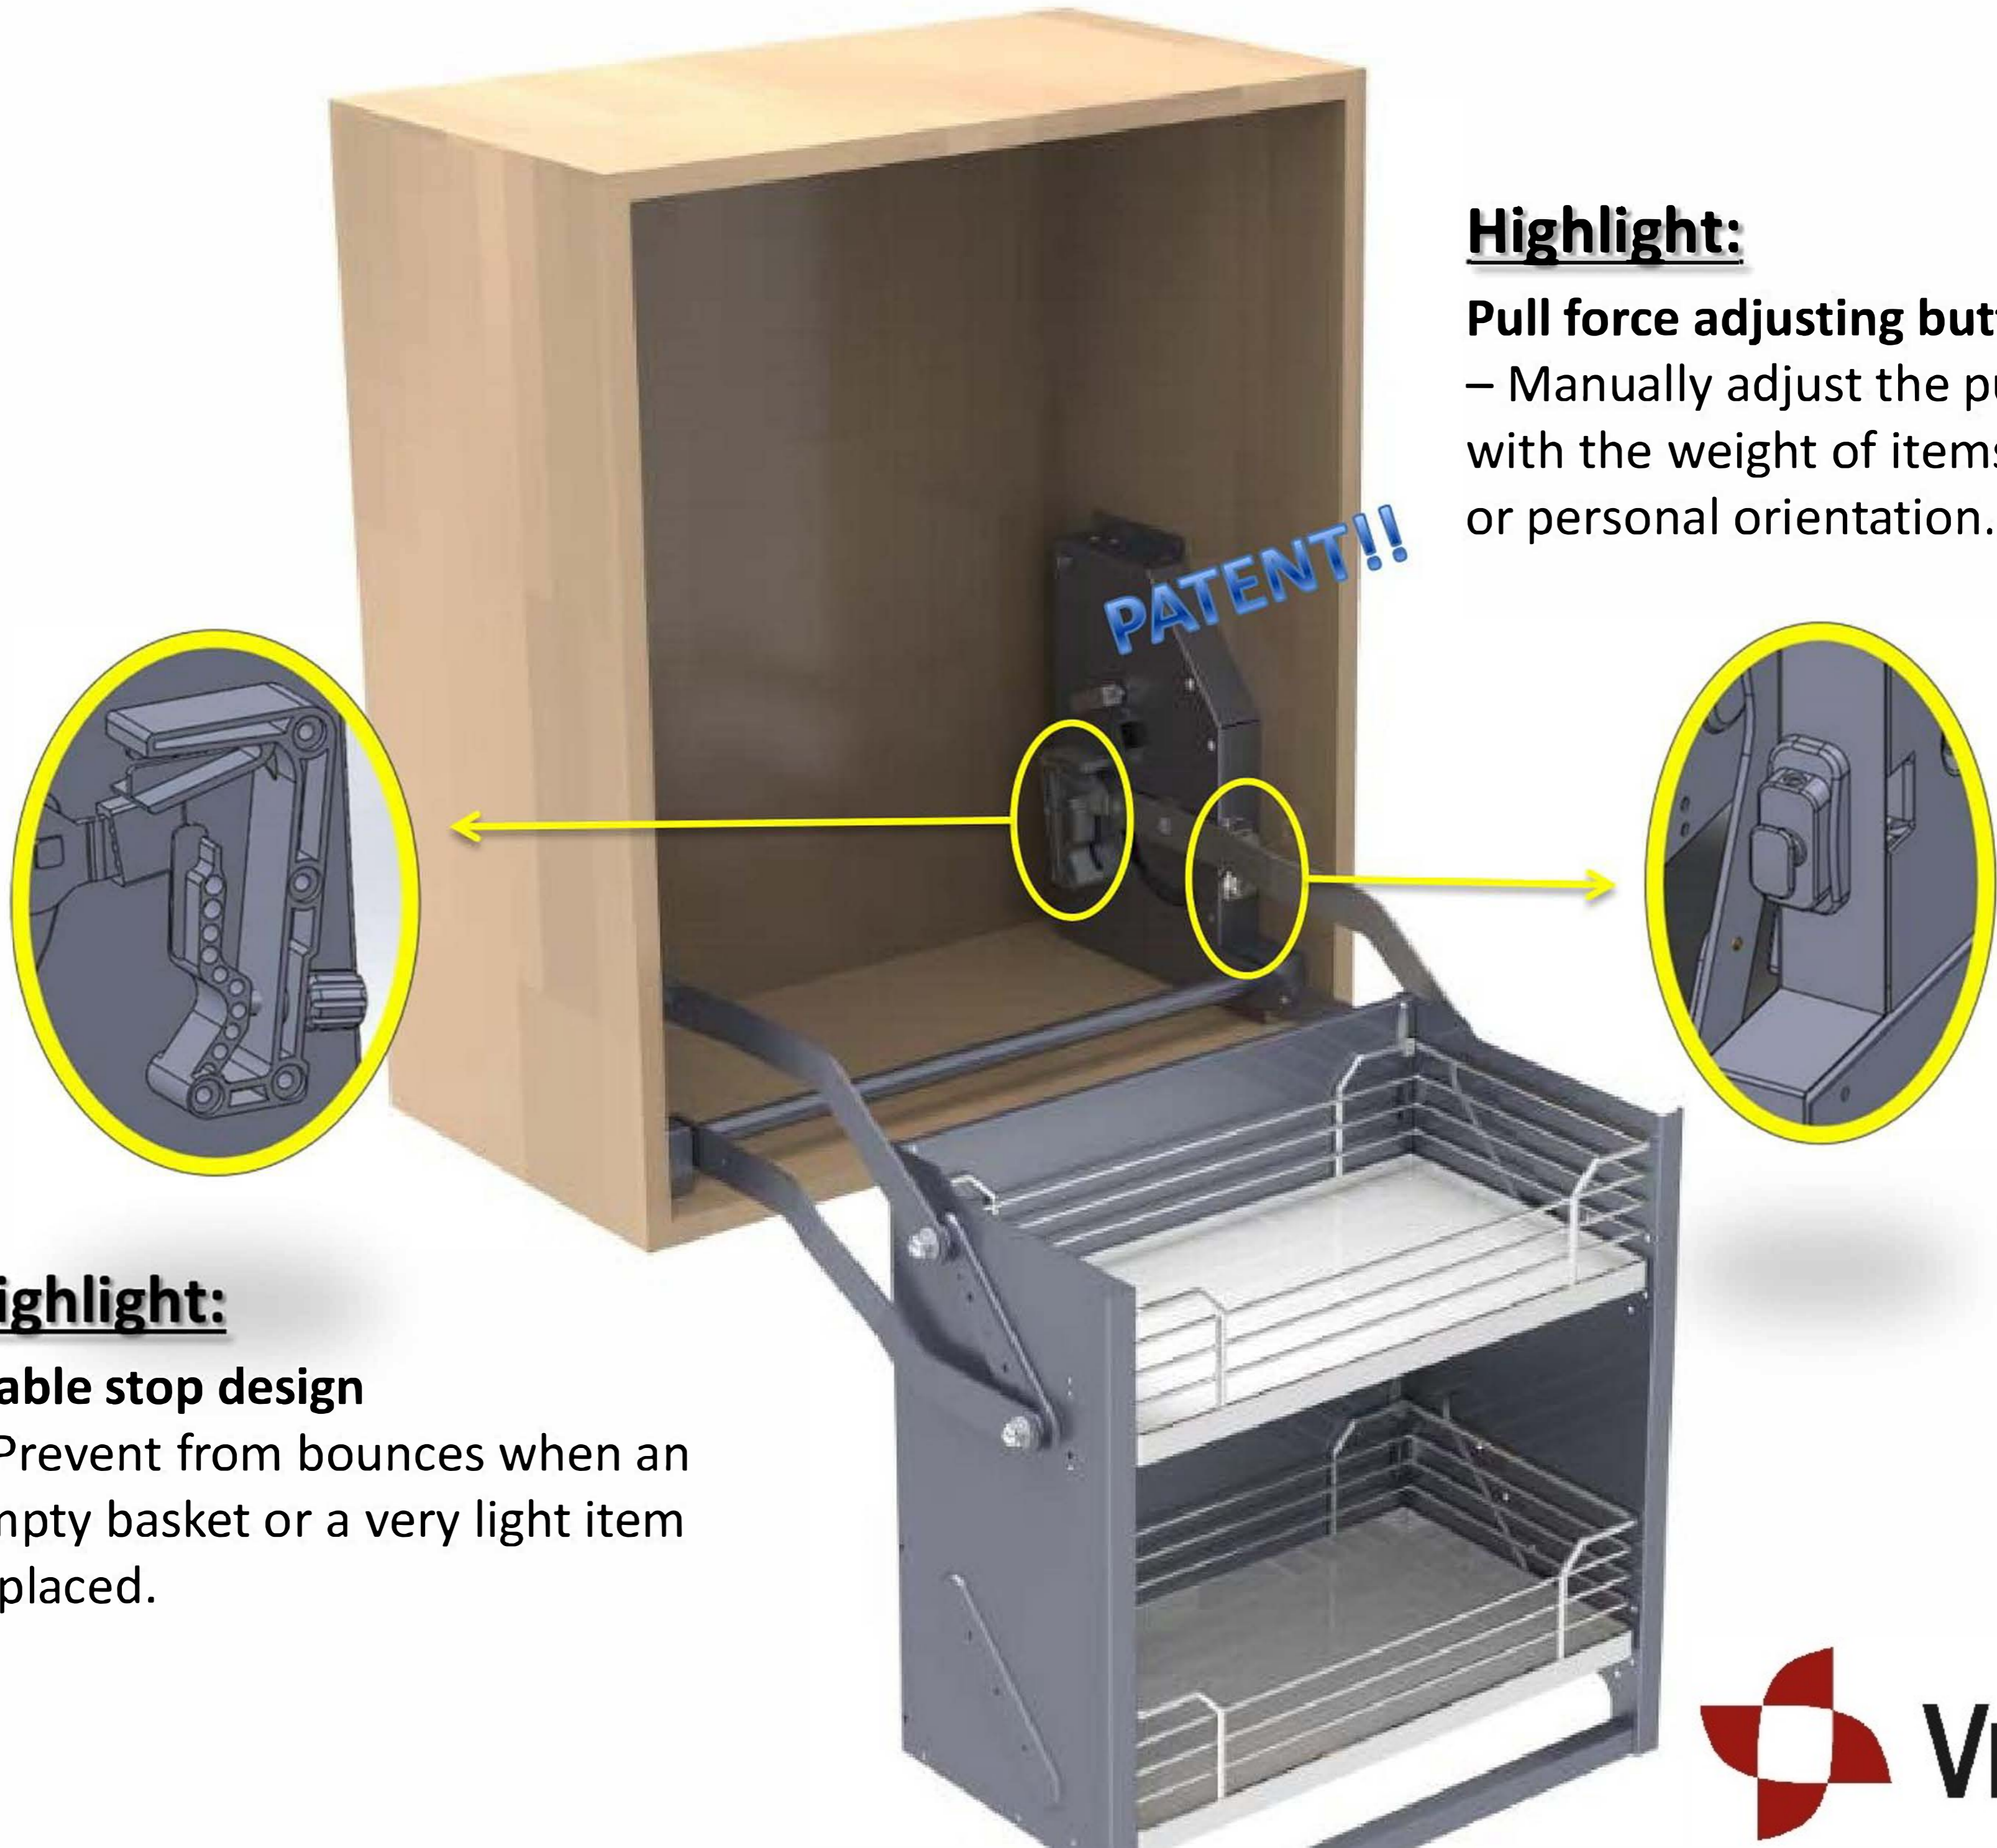

**ELEVATOR BASKET**  
**( PULL DOWN SYSTEM)**

- Dismountable, Adjustable, Movable

### Dismountable Elevator basket

– smaller packing, lower transporting cost.

**PATENT!!**

**Highlight:**

**Pull force adjusting button**

– Manually adjust the pull force with the weight of items placed or personal orientation.

**Highlight:**

**Stable stop design**

– Prevent from bounces when an empty basket or a very light item is placed.

Steel board basket  
(Classic, Simple, Larger storage)

Wooden base basket  
(Easy clean, Movable, Adjustable height)

**Four kinds of basket for option!**

**PATENT!!**

SS & Wooden base basket  
(Durable, Movable, Adjustable height)

Glass & SS wooden base basket  
(Modern, Movable, Adjustable height)