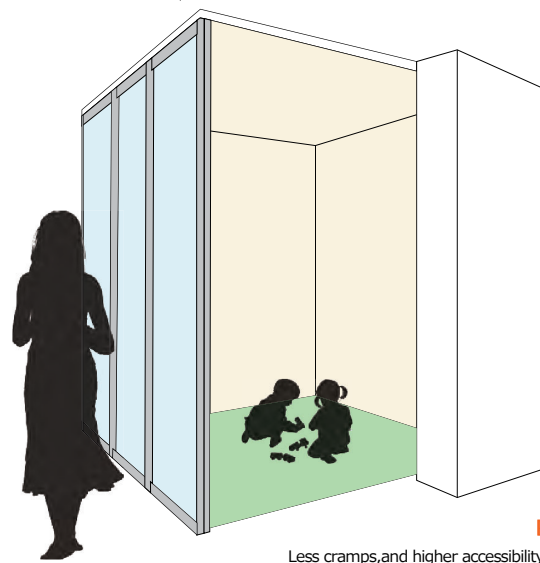

# Flexi Sliding System

*Silent*

*Smooth*

*Safety*

Loading capacity 100KG

- Flexible to create cozy space for different activities at the same time.
- Effectively separate spaces at home to accomplish a variety of needs. It creates small section in a large room, either leaving open for air flow and wider space, or closed-off for privacy.
- With upgraded mechanism, it can load doors with total 100kg for partitioning in a big space e.g. stadium

**Fully Divided**  
For any activities with privacy

**Partly Divided**  
Less cramps, and higher accessibility while kids playing

## Figures

Wall to Wall

Wall in Pocket