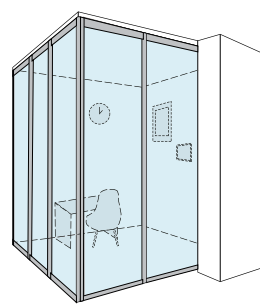

# Flexi Sliding System

*Silent*

*Smooth*

*Safety*

Loading capacity 100KG

- Flexible to create cozy space for different activities at the same time.
- Effectively separate spaces at home to accomplish a variety of needs. It creates small section in a large room, either leaving open for air flow and wider space, or closed-off for privacy.
- With upgraded mechanism, it can load doors with total 100kg for partitioning in a big space e.g. stadium

## PLAN1 : Parallel Wall

## PLAN2 : Wall Pocket Stowing

**Left Open**  
Wide living / dining space

**Partial Dividing**  
Hide unsightly area

**Separating Room**  
Sanctuary for multi-purpose

**Stowed in Wall Pocket**  
Open as one big room

## Figures

Wall to Wall

Wall in Pocket