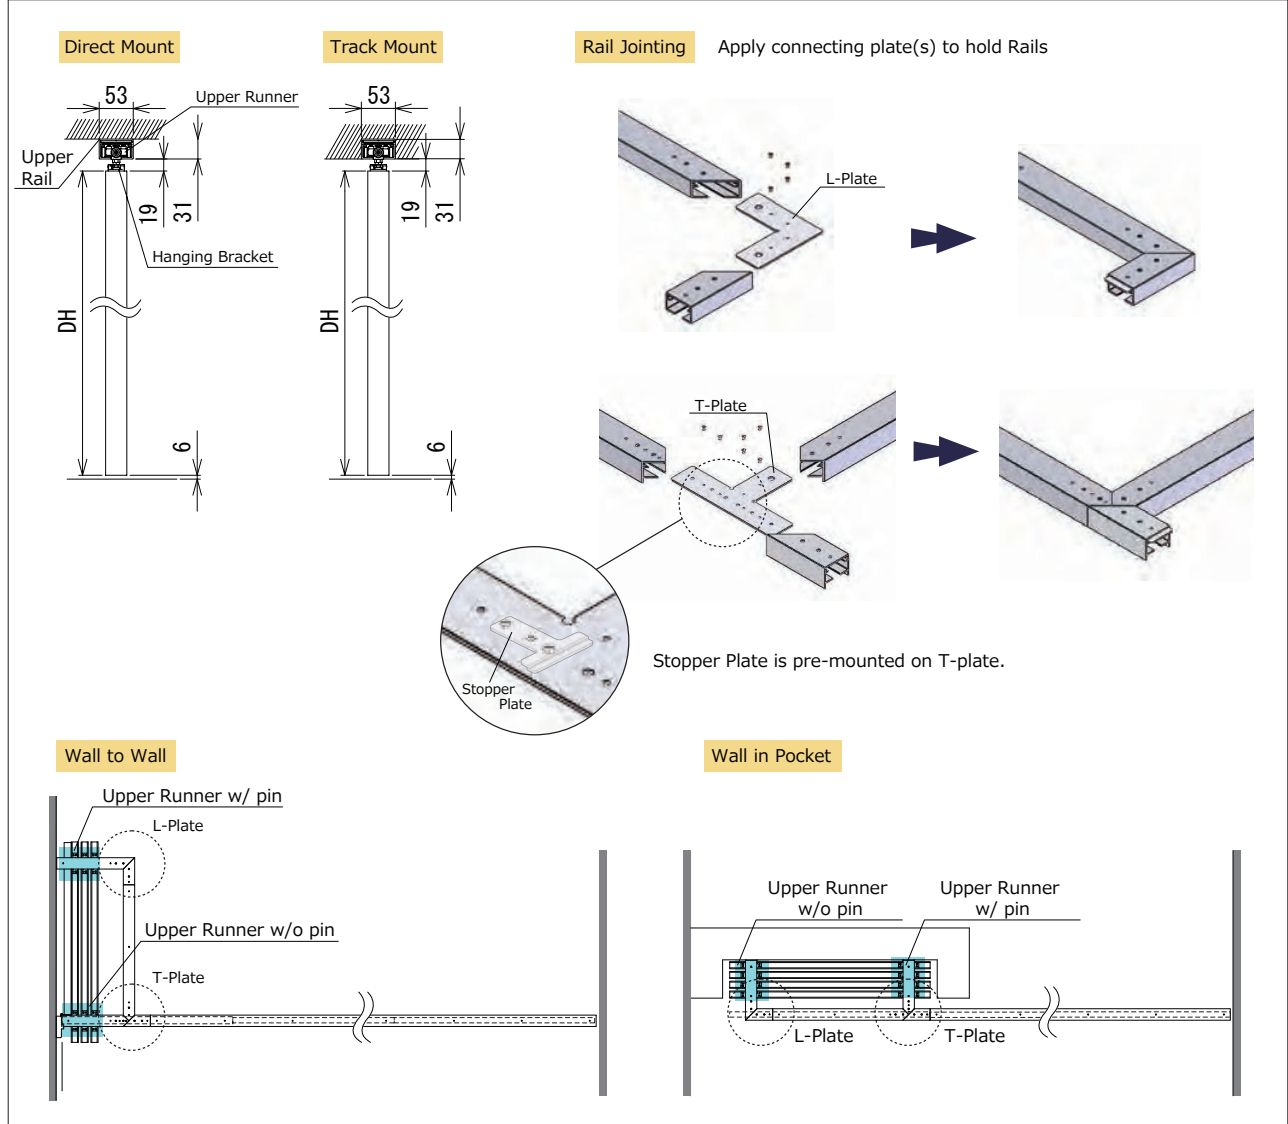

## Figures

Wall to Wall

Wall in Pocket

## Parts List

Upper Rail	Upper Runner w/ pin	Upper Runner w/o pin	Hanging Bracket	L-connector	T-connector	Stopper Plate
						

## Figure

## Adjustment

**Height Adjustment** Adjust height by 10H wrench